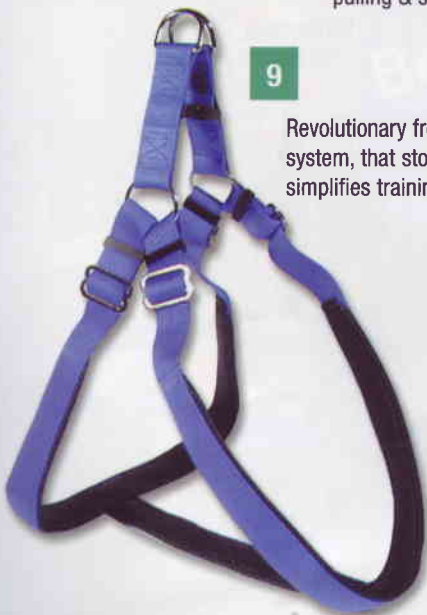

3

Alpinist technology for the leader of the pack with unique RogLoc catch. Fully adjustable harness.

4

Major league adjustable dog harness with unique RogLoc catch.

5

The latest in outdoor trend wear for dogs. Fully adjustable harness.

**Note CODE number, then call Hollyoak's reception desk 01223 232111 to order. Pickup NEXT working day after 10am!**

6

Highest quality webbing with complimentary hardware fully adjustable harness.

7

Stops pulling and simplifies training, gentle on those dogs with spinal injuries.

8

Revolutionary front control system, that stops pulling & simplifies training.

9

Revolutionary front control system, that stops pulling & simplifies training.

6.

Code	Supplier	Product Name	Size	Price
142918	KRUUSE	ROGZ MATTERHORN HARNESS B/DEAU	16MM	£8.53
142906	KRUUSE	ROGZ MATTERHORN HARNESS BLUE	16MM	£8.53