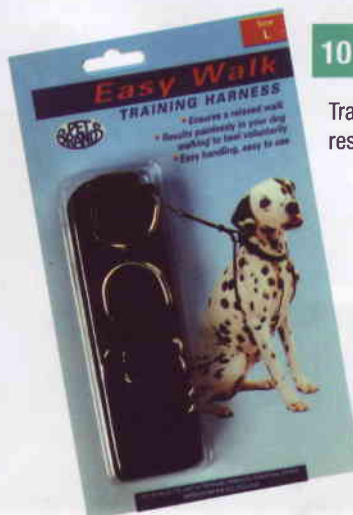

9.

Code	Supplier	Product Name	Size	Price
087518	ROSEWOOD	DOG HARNESS PADDED RED 5/8"	SML	£6.99
087531	ROSEWOOD	DOG HARNESS PADDED BLACK 5/8"	SML	£6.99
087543	ROSEWOOD	DOG HARNESS PADDED BLUE 5/8"	SML	£6.99
087555	ROSEWOOD	DOG HARNESS PADDED GREEN 5/8"	SML	£6.99
087567	ROSEWOOD	DOG HARNESS PADDED RED 3/4"	MED	£9.99
087579	ROSEWOOD	DOG HARNESS PADDED BLACK 3/4"	MED	£9.99
087580	ROSEWOOD	DOG HARNESS PADDED BLUE 3/4"	MED	£9.99
087592	ROSEWOOD	DOG HARNESS PADDED GREEN 3/4"	MED	£9.99
087609	ROSEWOOD	DOG HARNESS PADDED RED 1"	LGE	£11.99
087610	ROSEWOOD	DOG HARNESS PADDED BLACK 1"	LGE	£11.99
087622	ROSEWOOD	DOG HARNESS PADDED BLUE 1"	LGE	£11.99
087634	ROSEWOOD	DOG HARNESS PADDED GREEN 1"	LGE	£11.99
087646	ROSEWOOD	DOG HARNESS PADDED RED 1 1/4"	XLGE	£13.99
087658	ROSEWOOD	DOG HARNESS PADDED BLACK 1 1/4"	XLGE	£13.99
087671	ROSEWOOD	DOG HARNESS PADDED BLUE 1 1/4"	XLGE	£13.99
087683	ROSEWOOD	DOG HARNESS PADDED GREEN 1 1/4"	XLGE	£13.99

10.

Code	Supplier	Product Name	Size	Price
017838	PET BRANDS	TRIXIE EASY WALK TRAIN/HARNESS	SML	£5.99
017851	PET BRANDS	TRIXIE EASY WALK TRAIN/HARNESS	MED	£5.99
017863	PET BRANDS	TRIXIE EASY WALK TRAIN/HARNESS	LGE	£6.99
017875	PET BRANDS	TRIXIE EASY WALK TRAIN/HARNESS	XLGE	£6.99

10

Training harness, gently restrains, discourages pulling.