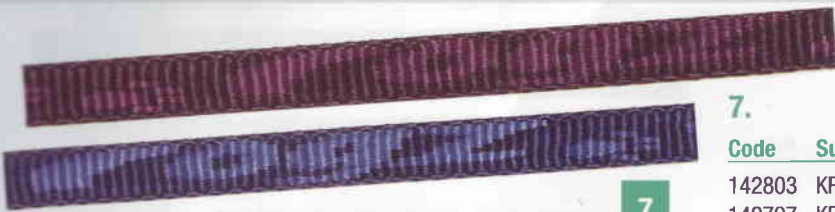

Durable webbing, breathable but highly decorative for the intrepid dog.

4

6

Major league dog collars with unique RogLoc catch.

The latest in outdoor trend wear for dogs.

7

7.

Code	Supplier	Product Name	Size	Price
142803	KRUUSE	ROGZ KILIMANJARO COLLAR B/DEAU	11MM	£3.60
142797	KRUUSE	ROGZ KILIMANJARO COLLAR BLUE	11MM	£3.60