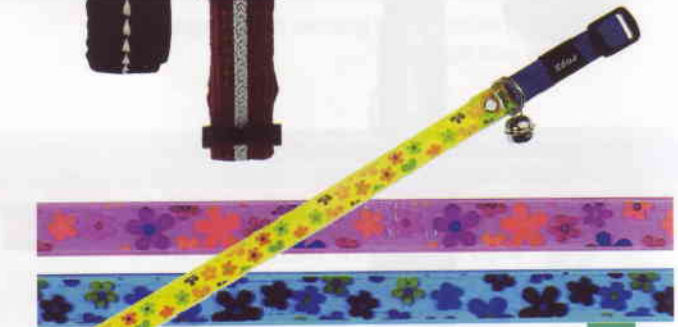

4 Trendy design with incorporated 'bungee' for getting out of any tight spots.

6.

Code	Supplier	Product Name	Size	Price
162723	KRUUSE	ROGZ ELASTOCAT COLL BLU/BLK	11MM	£5.28
162759	KRUUSE	ROGZ ELASTOCAT COLL ORG/BLUE	11MM	£5.28
162747	KRUUSE	ROGZ ELASTOCAT COL RED/BLK	11MM	£5.28